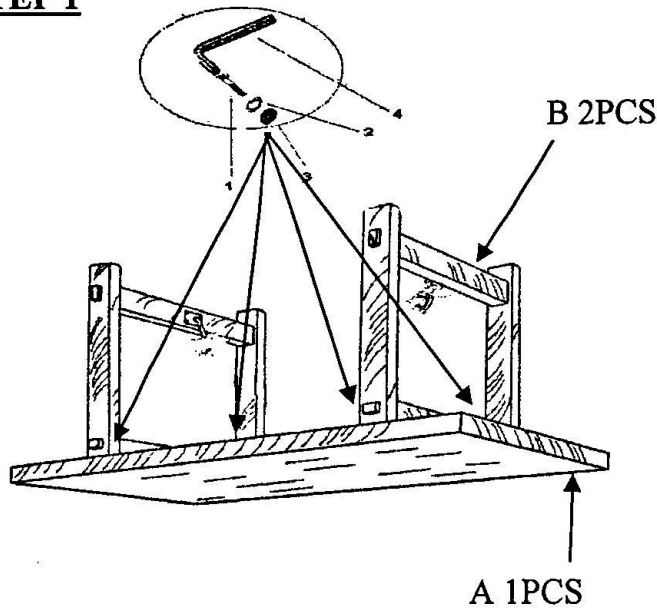

ASSEMBLY INSTRUCTIONS

ITEM NO: 4072 TABLE

****Thank you for purchasing this quality product. Be sure to all packing material carefully for small parts that may have come loose inside the carton.**

Note: place all woodea parts on a clean and smonth surface such as a rug or carpet to avoid scratching the product. Kindly follow the assembly instructions by step.

Do not tighten all screws and botls until the table is fully assembly.

A 1PCS

B 2PCS

C 2PCS

STEP 1

STEP 2

FINISH

HARDAWRE LIST

1		Bolt (M8 x 50 mm)	8pcs
2		Spring washer	8pcs
3		Flat washer (5/16)	8pcs
4		Alien key	1pcs
5		Screws (M4 x 25 mm)	12pcs